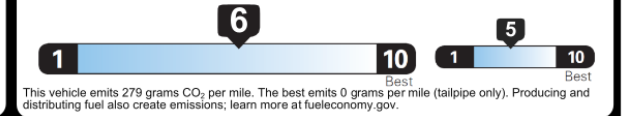

You save $750

in fuel costs over 5 years compared to the average new vehicle.

Annual fuel cost $1,550

Fuel Economy & Greenhouse Gas Rating (tailpipe only)   **Smog Rating** (tailpipe only)