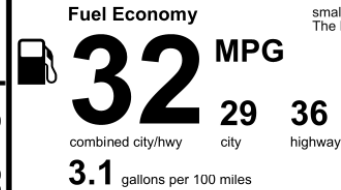

AUDIO & INFOTAINMENT

NissanConnect® Services powered by
SiriusXM®+
Apple CarPlay®+
Android Auto™+
SiriusXM®+
8" Color Touch-screen Display
Wi-Fi Hotspot+

EXTERIOR

19" Alloy Wheels
P235/55R19 All-season Tires
Temporary Spare Tire
LED Low & High Beam Headlights
LED Daytime Running Lights
LED Taillights
Dual Power Heated Outside Mirrors
Dark Armor™ Badging
Black Roof Rails

*See your Dealer for terms, conditions and limitations
++Optional Equipment Replaces Standard Where Applicable
+++Federal/State/Local laws may apply. Review before using

Manufacturer's Suggested Retail Base Price:	$33,340.00
Options Included by Manufacturer	
Splash Guards (Set of 4-Black)	260.00
Illuminated Kickplates	420.00
Premium Paint	450.00
Floor Mats, Cargo Area Protector, Seatback Protector, & First Aid Kit	465.00
Frameless Rearview Mirror w/ Universal Remote	445.00
DESTINATION CHARGES	1,545.00
Total*	$36,925.00

Warranty Booklet & owner publications available @ <https://www.nissanusa.com/owners/manuals-guides.html> or call 1-800-NISSAN-1

EPA DOT Fuel Economy and Environment

Gasoline Vehicle